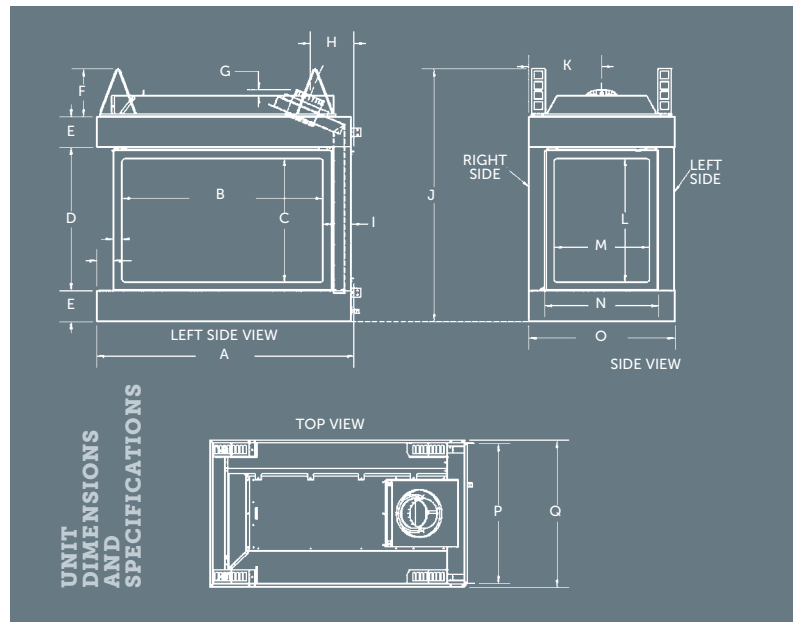

M42LOG3
Driftwood Log Set

Multi-coloured
Cannonballs

Decorative
Ember Glass

Traditional
Brick Liner RLT

| | FRONT VIEW | SIDE VIEW | TOP VIEW |
|---|------------------------------------|----------------------------------|----------------------------------|
| A | 43 ¹ / ₁₆ " | - | - |
| B | 33 ¹¹ / ₁₆ " | - | - |
| C | 20 ⁵ / ₈ " | - | - |
| D | 23 ¹⁵ / ₁₆ " | - | - |
| E | 45 ³ / ₁₆ " | - | - |
| F | 8" | - | - |
| G | 1" | - | - |
| H | 7 ⁷ / ₈ " | - | - |
| I | 3" | - | - |
| J | - | 42 ¹ / ₄ " | - |
| K | - | 12 ¹ / ₄ " | - |
| L | - | 20 ⁵ / ₈ " | - |
| M | - | 16" | - |
| N | - | 19" | - |
| O | - | 24 ¹ / ₄ " | - |
| P | - | - | 23 ¹ / ₄ " |
| Q | - | - | 24 ¹ / ₂ " |

UNIT AND FRAMING SPECIFICATIONS (IN.)

| Top Flue Models | Height Actual | Height Framing | Width Actual | Width Framing | Depth Actual | Depth Framing |
|-----------------|----------------------------------|----------------------------------|-----------------------------------|----------------------------------|----------------------------------|-----------------------------------|
| MCVP42 | 42 ¹ / ₄ " | 42 ³ / ₈ " | 43 ¹ / ₁₆ " | 42 ¹ / ₂ " | 24 ¹ / ₂ " | 23 ⁵ / ₁₆ " |