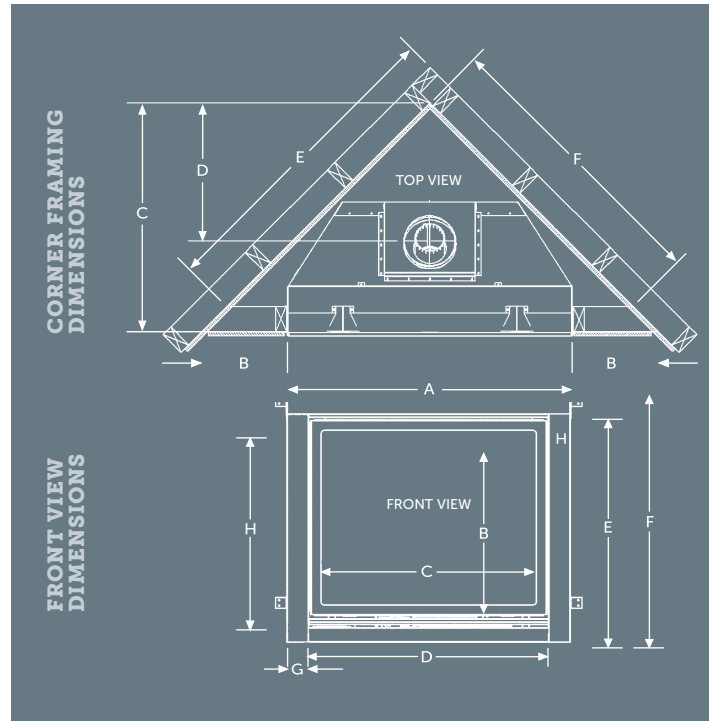

Decorative Ember Glass - Bronze

Traditional Brick Liner RLT

Herringbone Brick Liner RLH

Red Herringbone Brick Liner RRH

Stacked Brick Liner RLS

CORNER

	ZCV39	ZCV42
A	39 1/2"	42 1/2"
B	11 3/4"	11 3/4"
C	31 1/2"	33"
D	19"	20 1/2"
E	43"	45 1/8"
F	39 1/2"	41 5/8"
G	-	-
H	-	-

FRONT VIEW

	ZCV39	ZCV42
A	39 3/8"	42 3/8"
B	24 1/8"	27 1/4"
C	29 5/8"	33 3/8"
D	33"	37 1/8"
E	34 1/2"	37 3/8"
F	37 3/4"	40 7/8"
G	3"	2 1/2"
H	29 3/8"	32 1/2"

UNIT AND FRAMING SPECIFICATIONS (IN.)

Top Flue Models	Height Actual	Height Framing	Width Actual	Width Framing	Depth Actual	Depth Framing
ZCV39	37 1/4"	37 1/8"	39 3/8"	39 1/2"	18 3/8"	18 1/2"
ZCV42	40 1/8"	41"	42 3/8"	42 1/2"	18 3/8"	18 1/2"