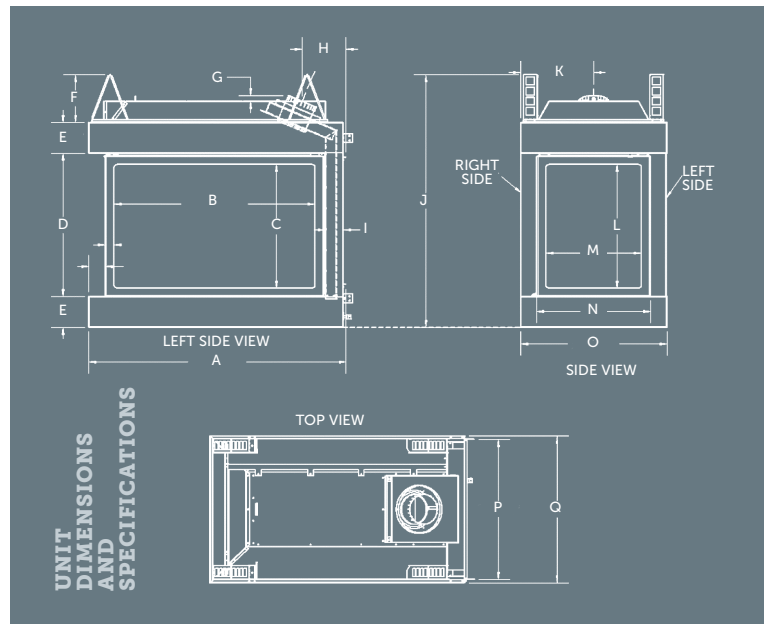

RBCB1 Multi-colored
Cannonballs

MP42RLT Traditional
Brick Liner

MQG5C Decorative
Ember Glass

FRONT VIEW	SIDE VIEW	TOP VIEW
A	43 ¹ / ₁₆ "	-
B	33 ¹¹ / ₁₆ "	-
C	20 ⁵ / ₈ "	-
D	23 ¹⁵ / ₁₆ "	-
E	5 ³ / ₁₆ "	-
F	8"	-
G	1"	-
H	7 ³ / ₈ "	-
I	3"	-
J	-	42 ¹ / ₄ "
K	-	12 ¹ / ₄ "
L	-	20 ⁵ / ₈ "
M	-	16"
N	-	19"
O	-	24 ¹ / ₄ "
P	-	23 ¹ / ₄ "
Q	-	24 ¹ / ₂ "

UNIT AND FRAMING SPECIFICATIONS (IN.)

Top Flue Models	Height Actual	Height Framing	Width Actual	Width Framing	Depth Actual	Depth Framing
MCVP42	42 ¹ / ₄ "	42 ³ / ₈ "	43 ¹ / ₁₆ "	42 ¹ / ₂ "	24 ¹ / ₂ "	23 ⁵ / ₁₆ "