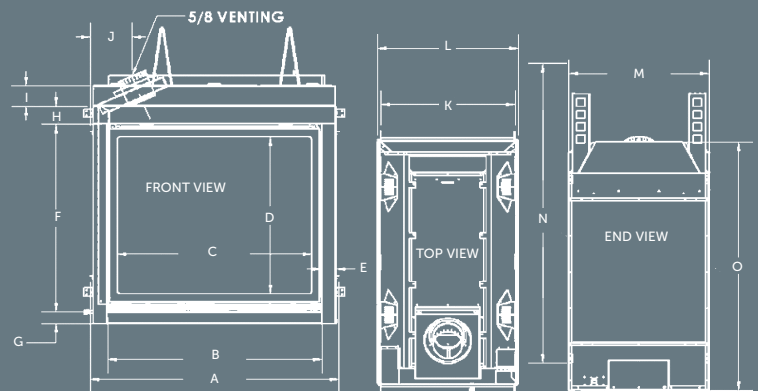

STYLING

M42LOG4
Oak Log Set

M42LOG3
Driftwood Log Set

RBCB1 Multi-colored
Cannonballs

MP42RLT Traditional
Brick Liner

MQG5C Decorative
Ember Glass

	FRONT VIEW	TOP VIEW	END VIEW
A	43 1/16"	-	-
B	37 1/16"	-	-
C	33 11/16"	-	-
D	27 3/16"	-	-
E	2 1/2"	-	-
F	32 1/2"	-	-
G	2"	-	-
H	3 1/8"	-	-
I	3 1/2"	-	-
J	7 1/4"	-	-
K	-	23 1/8"	-
L	-	24 1/4"	-
M	-	-	24 1/4"
N	-	-	51 1/4"
O	-	-	42 7/8"

UNIT DIMENSIONS AND SPECIFICATIONS

UNIT AND FRAMING SPECIFICATIONS (IN.)

Top Flue Models	Height Actual	Height Framing	Width Actual	Width Framing	Depth Actual	Depth Framing
MCVST42	51 1/4"	51 3/8"	43 1/16"	43 1/8"	24 1/4"	23 1/16"