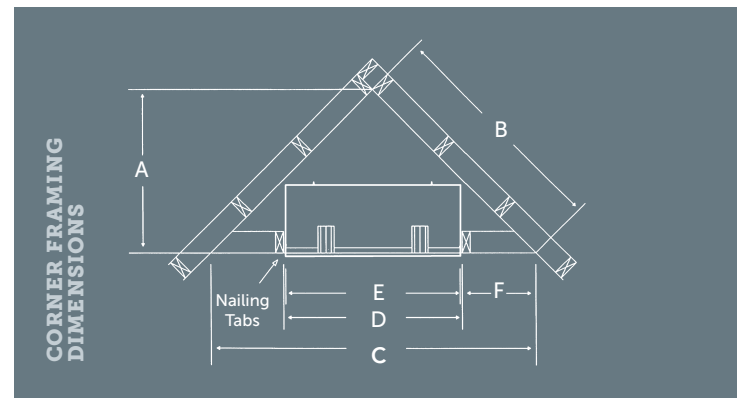

CORNER FRAMING DIMENSIONS (IN.)

	A	B	C	D	E	F
ZVF33	30 3/8"	42 3/8"	60 3/8"	33 3/8"	32 1/2"	13 9/16"

VENT-FREE FIREBOX UNIT AND FRAMING SPECIFICATIONS (IN.)

Top Flue Models	Height Actual	Height Framing	Width Actual	Width Framing	Depth Actual	Depth Framing
ZVF33	30 1/2"	31"	32 1/2"	33 3/8"	14"	14"

The ultimate in Zero Clearance Vent-Free Fireplaces for new home construction or renovation, and your best choice for installation anywhere throughout your home.