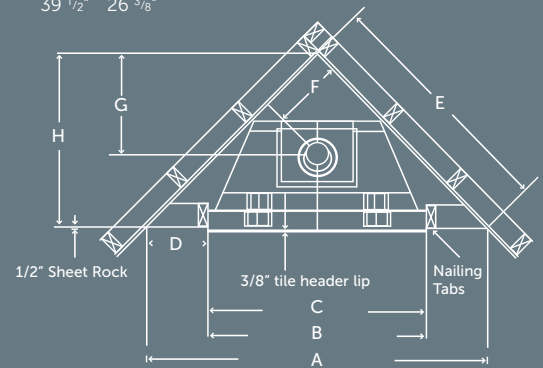

Model	HBZDV4736N/NE	HBZDV4736LP/LPE
Flue	Top	Top
Fuel	Natural	Propane
Input Max.	40,000 BTU	36,000 BTU
Input Min.	27,000 BTU	30,000 BTU
FE (P.4.1-15)	60.39% / 61.88%	53.79% / 54.9%

Clearance Direct Vent
home construction
your best choice for
throughout your home.

STANDARD FEATURES

- Millivolt or IPI valve system allows operation during a power failure with Hi/low heat and flame adjustment
- Dual burner with Realistic Flame Pattern
- A flame sensor that constantly monitors the pilot flame
- Safety Screen Barrier

OPTIONAL FEATURES

Designer Clean View Circulating Kit

No Louvers Required

Grills

Available in Black

Fan Kit

Heat activated with variable speed control

Brick Refractory Liner

Traditional, Herringbone, Red Herringbone

Thermostat

Wall Mount Millivolt Thermostat or Programmable Thermostat

Remote Control

On/Off, Thermostat On/Off, Thermostat On/Off modulating, Thermostat On/Off modulating and fan control

STYLING

CORNER FRAMING DIMENSIONS

LOUVERED

HBZDV47

A	65 1/4"
B	47 3/8"
C	47 1/16"
D	8 15/16"
E	46 1/8"
F	13 15/16"
G	19 11/16"
H	32 3/8"

CLEAN VIEW CIRCULATING KIT (CVCK)

HBZDV47

A	70 3/16"
B	48 3/8"
C	48 1/16"
D	10 7/8"
E	49 5/8"
F	13 15/16"
G	19 11/16"
H	35 1/16"

VIEWING AREA	Width	Height
HBZDV47	39 1/2"	26 3/8"

CORNER FRAMING DIMENSIONS

UNIT AND FRAMING SPECIFICATIONS (IN.)

Top Flue Models	Height Actual	Height Framing	Width Actual	Width Framing	Depth Actual	Depth Framing
LOUVERS						
HBZDV47	43 1/16"	43 1/16"	47 1/16"	47 3/8"	19 7/16"	19 1/2"
CLEAN VIEW CIRCULATING KIT (CVCK)						
HBZDV47	49"	49 1/8"	48 1/16"	48 3/8"	21 15/16"	22"

*Components may have to be ordered separately to create a complete unit. Discuss with your local Kingsman dealer for clarification. Kingsman Fireplaces maintains a program of continuous testing, refinement and improvements of all its products. Some aspect of units shown here may be changed at any time without notice or obligation.