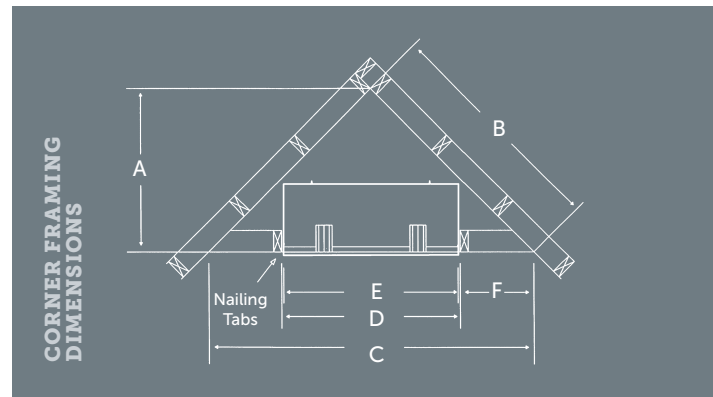

| | A | B | C | D | E | F |
|-------|---------|---------|---------|---------|---------|----------|
| ZVF33 | 30 3/8" | 42 7/8" | 60 5/8" | 33 1/8" | 32 1/2" | 13 9/16" |

VENT-FREE FIREBOX UNIT AND FRAMING SPECIFICATIONS (IN.)