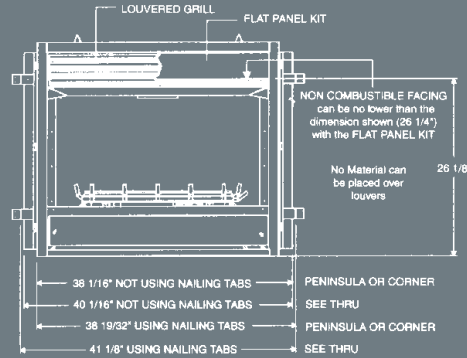

*Components may have to be ordered separately to create a complete unit. Discuss with your local Kingsman dealer for clarification. Kingsman Fireplaces maintains a program of continuous testing, refinement and improvements of all its products. Some aspect of units shown here may be changed at any time without notice or obligation.