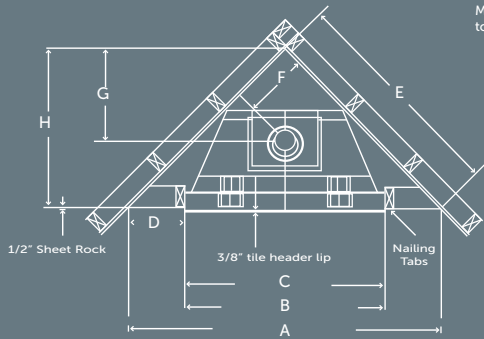

Enjoy an incredible line of options and styles – from contemporary to classic – plus the beauty and pleasure of a cozy fire.

Model	ZDV3318N/NE	ZDV3318LP/LPE	ZCV3622N/NE	ZCV3622LP/LPE
Fuel	Natural	Propane	Natural	Propane
Input Max.	19,000 BTU	18,000 BTU	18,000 BTU	18,000 BTU
Input Min.	12,100 BTU	11,900 BTU	13,000 BTU	15,000 BTU
FE (P.4.1-15)	51.72% / 54.25%	55.49% / 57.91%	60.54% / 63.46%	62.09% / 65.09%

ZDV3318

LOUVERED CLEAN VIEW

A	43³/₄"	48⁷/₈"
B	33"	33⁷/₈"
C	32¹/₂"	33⁹/₁₆"
D	5³/₈"	7¹/₂"
E	31"	34⁹/₁₆"
F	8¹/₂"	8¹/₂"
G	12"	12"
H	21⁷/₈"	24⁷/₁₆"

VIEW AREA

Width	Height
25¹/₂"	14⁹/₁₆"

ZCV3622

A	53¹/₂"
B	36³/₈"
C	8⁹/₁₆"
D	12"
E	37⁷/₈"
F	26³/₄"

UNIT AND FRAMING SPECIFICATIONS (IN.)

Top Flue Models	Height Actual	Height Framing	Width Actual	Width Framing	Depth Actual	Depth Framing

LOUVERS (ZDV3318 model only)

ZDV3318	30¹/₂"	31"	32³/₈"	33"	15⁵/₄"	15¹/₄"

CLEAN VIEW

ZDV3318*	30³/₈"	33³/₈"	33⁹/₁₆"	33⁷/₈"	18³/₁₆"	17³/₄"
ZCV3622	33¹/₂"	37¹/₄"	36"	36³/₈"	17⁷/₁₆"	17¹/₂"

*ZDV3318 and Z33CVCK Clean View Kit

*Components may have to be ordered separately to create a complete unit. Discuss with your local Kingsman dealer for clarification.

Kingsman Fireplaces maintains a program of continuous testing, refinement and improvements of all its products. Some aspect of units shown here may be changed at any time without notice or obligation.