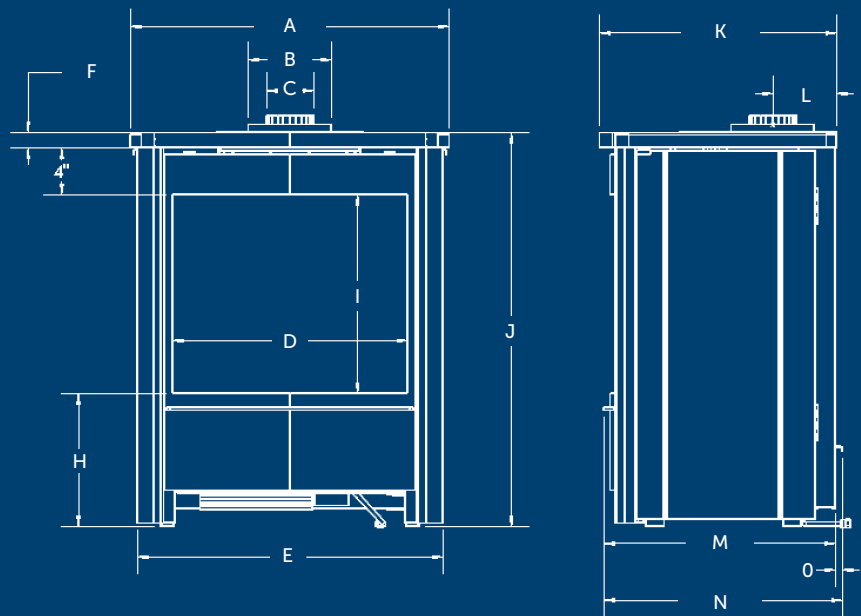

Wall Mount Millivolt Thermostat or Programmable Thermostat

Remote Control

On/Off, Thermostat On/Off, Thermostat On/Off modulating, Thermostat On/Off modulating and fan control

SIZING AND DIMENSIONS

| | | | |
|---|----------|---|-----------|
| A | 27 1/8" | I | 16 15/16" |
| B | 7" | J | 33 1/2" |
| C | 4" | K | 20 1/8" |
| D | 20" | L | 5 3/8" |
| E | 26" | M | 19 3/4" |
| F | 1 1/4" | N | 20 5/16" |
| G | 4" | O | 9/16" |
| H | 11 5/16" | P | 20 5/8" |