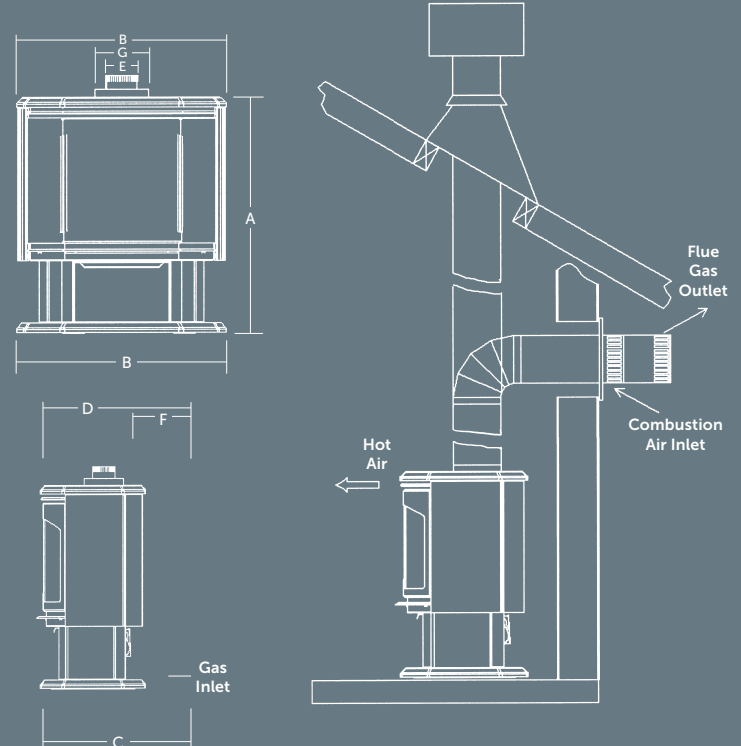

Model	FDV350N	FDV350LP
Fuel	Natural	Propane
Input Max	37,000 BTU	35,000 BTU
Input Min.	29,000 BTU	27,000 BTU
FE (P.4.1-15)	66.63%	69.33%

Direct Vent Free Standing Stove; a Safe and Efficient Heating Appliance with the Convenience of Gas. Your best choice for installation anywhere throughout your home.

STANDARD FEATURES

- Millivolt Valve with Hi-Low heat and flame adjustment and allows operation during a power failure
- Dual burner system, with realistic flame pattern
- Heat radiating ceramic glass with panoramic view from three sides
- Mobile home approved
- Approved for installation in a bedroom or bed sitting room
- Black Louver
- Fibre Oak Log Set with Embers*

OPTIONAL FEATURES

Fan Kit

Heat activated with variable speed control

Brick Refractory Liner

Thermostat

Wall Mount Millivolt Thermostat or Programmable Thermostat

Remote Control (Millivolt)

On/Off, Thermostat On/Off, Thermostat On/Off modulating, Thermostat On/Off modulating

MINIMUM CLEARANCES TO COMBUSTIBLES

- 12" from side of unit
- 3" from back of unit
- 3" from side of unit in corner

ALCOVE INSTALLATION

- 30" depth (max.)
- 55½" height (max.)
- 52½" width (max.)

DIMENSIONS AND SIZING

A	30³/₈"	With a direct vent appliance you can vent either through the side wall above the unit or straight up through the roof.
B	27⁵/₁₆"	
C	19¹/₁₆"	
D	19¹/₁₆"	
E	4" dia.	
F	7¹/₂"	
G	7" dia.	

Safety Screen Barrier

*Components may have to be ordered separately to create a complete unit. Discuss with your local Kingsman dealer for clarification.

Kingsman Fireplaces maintains a program of continuous testing, refinement and improvements of all its products. Some aspect of units shown here may be changed at any time without notice or obligation.