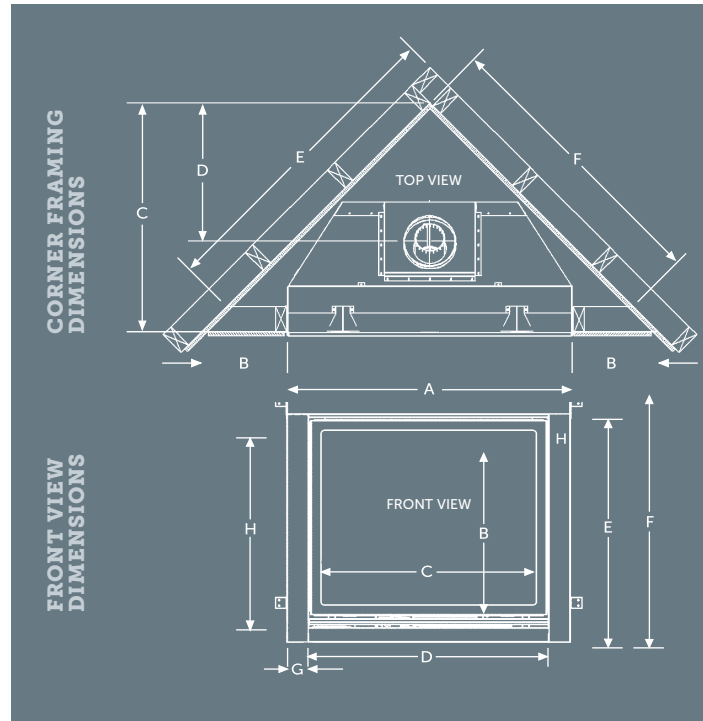

UNIT AND FRAMING SPECIFICATIONS (IN.)

Top Flue Models	Height Actual	Height Framing	Width Actual	Width Framing	Depth Actual	Depth Framing
ZCV39	37 1/4"	37 1/8"	39 3/8"	39 1/2"	18 3/8"	18 1/2"
ZCV42	40 1/8"	41"	42 3/8"	42 1/2"	18 3/8"	18 1/2"

*Components may have to be ordered separately to create a complete unit. Discuss with your local Kingsman dealer for clarification.

Kingsman Fireplaces maintains a program of continuous testing, refinement and improvements of all its products. Some aspect of units shown here may be changed at any time without notice or obligation.