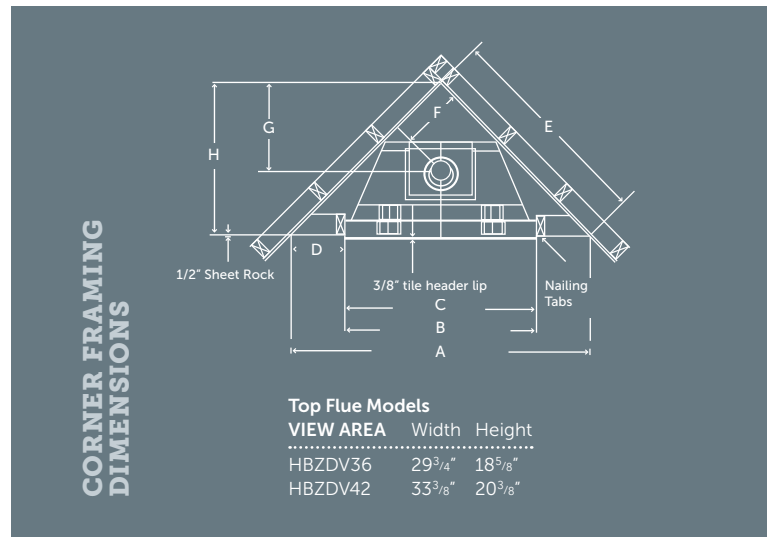

STANDARD FEATURES

- Millivolt or IPI valve system allows operation during a power failure with Hi/low heat and flame adjustment
- Dual burner with Realistic Flame Pattern
- A flame sensor that constantly monitors the pilot flame and provides 100% gas shut off if pilot is not sensed
- Safety Screen Barrier

OPTIONAL FEATURES

Designer Clean View Circulating Kit
(No Louvers Required)

Grills

Available in Black

Surrounds Wide (Louvered Units)

Available in Black

Coverage • HBZDV3624/28 – 35 1/2" h x 41 1/8" w

Coverage • HBZDV4224/28 – 37 5/8" h x 45 1/8" w

Fan Kit

Heat activated with variable speed control

Brick Refractory Liner

Traditional, Herringbone, and Red Herringbone

Thermostat

Wall Mount Millivolt Thermostat or Programmable Thermostat

Remote Control

On/Off, Thermostat On/Off, Thermostat On/Off modulating, Thermostat On/Off modulating and fan control

Log Sets

Choose from the three available log sets, LOGC42 Classic Oak Four Piece, LOGC43 Traditional Oak Four Piece or LOGC44 Burnt Oak Eight Piece Log Set

CORNER FRAMING DIMENSIONS

LOUVERED

	HBZDV36	HBZDV42
A	54¹³/₁₆"	58¹³/₁₆"
B	36³/₈"	42³/₈"
C	36"	42"
D	9³/₁₆"	8¹/₄"
E	38³/₄"	41⁵/₈"
F	12³/₈"	13³/₄"
G	17⁹/₁₆"	19¹/₂"
H	27³/₈"	29⁷/₁₆"

CLEAN VIEW CIRCULATING KIT (CVCK)

	HBZDV36	HBZDV42
A	59⁷/₈"	63¹³/₁₆"
B	38⁷/₁₆"	42⁷/₁₆"
C	38¹/₁₆"	42¹/₁₆"
D	10¹¹/₁₆"	10¹/₁₆"
E	42⁵/₁₆"	45¹/₈"
F	12³/₈"	13³/₄"
G	17⁹/₁₆"	19¹/₂"
H	29¹⁵/₁₆"	31¹/₈"

Top Flue Models

VIEW AREA	Width	Height
HBZDV36	29³/₄"	18⁵/₈"
HBZDV42	33³/₈"	20³/₈"

UNIT AND FRAMING SPECIFICATIONS (IN.)

Top Flue Models	Height Actual	Height Framing	Width Actual	Width Framing	Depth Actual	Depth Framing
LOUVERS						
HBZDV36	34¹³/₁₆"	35"	36"	36³/₈"	16⁷/₁₆"	17"
HBZDV42	37"	37¹/₈"	41⁷/₈"	42³/₈"	16⁷/₁₆"	17"
CLEAN VIEW CIRCULATING KIT (CVCK)						
HBZDV36	34¹¹/₁₆"	41"	38¹/₁₆"	38⁷/₁₆"	18⁷/₈"	19¹/₂"
HBZDV42	36¹³/₁₆"	43"	42¹/₁₆"	42⁷/₁₆"	18¹⁵/₁₆"	19¹/₂"

*Components may have to be ordered separately to create a complete unit. Discuss with your local Kingsman dealer for clarification.

Kingsman Fireplaces maintains a program of continuous testing, refinement and improvements of all its products. Some aspect of units shown here may be changed at any time without notice or obligation.