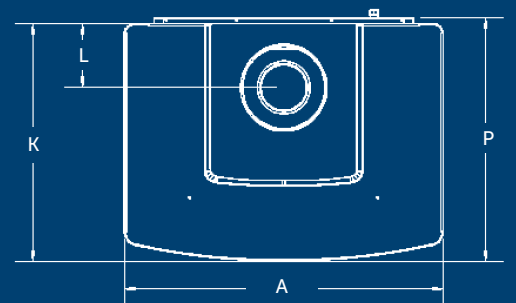

Wall Mount Millivolt Thermostat or Programmable Thermostat

Remote Control

On/Off, Thermostat On/Off, Thermostat On/Off modulating, Thermostat On/Off modulating and fan control

SIZING AND DIMENSIONS

| | | | |
|---|----------|---|-----------|
| A | 27 1/8" | I | 16 15/16" |
| B | 7" | J | 33 1/2" |
| C | 4" | K | 20 1/8" |
| D | 20" | L | 5 3/8" |
| E | 26" | M | 19 3/4" |
| F | 1 1/4" | N | 20 5/16" |
| G | 4" | O | 9/16" |
| H | 11 5/16" | P | 20 5/8" |