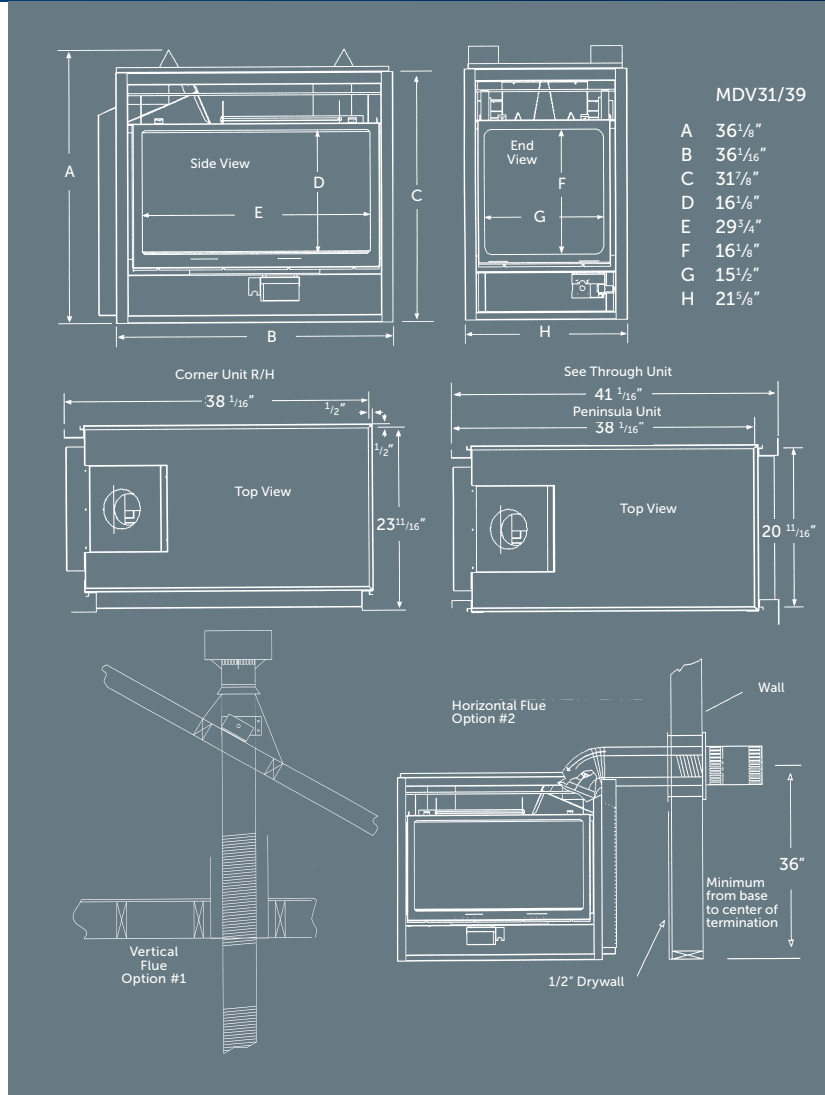

Designer Clean View Circulating Kit

No louvers required
Two Clean views required for installation

Clean View Framing (See Through Only)

42 1/2" H x 46 1/8" W x 25 5/8" D

UNIT AND FRAMING SPECIFICATIONS (IN.)