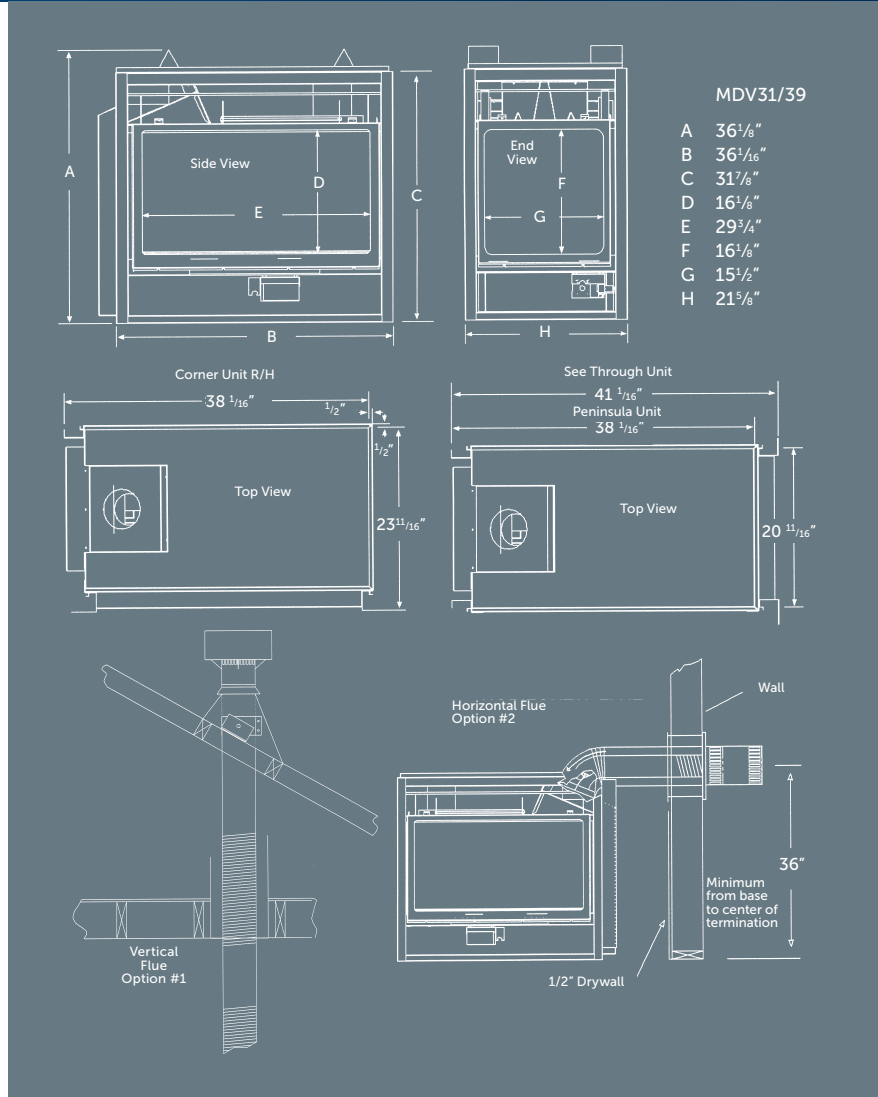

Designer Clean View Circulating Kit

No louvers required
Two Clean views required for installation

Clean View Framing (See Through Only)

42 1/2" H x 46 1/8" W x 25 5/8" D

UNIT AND FRAMING SPECIFICATIONS (IN.)