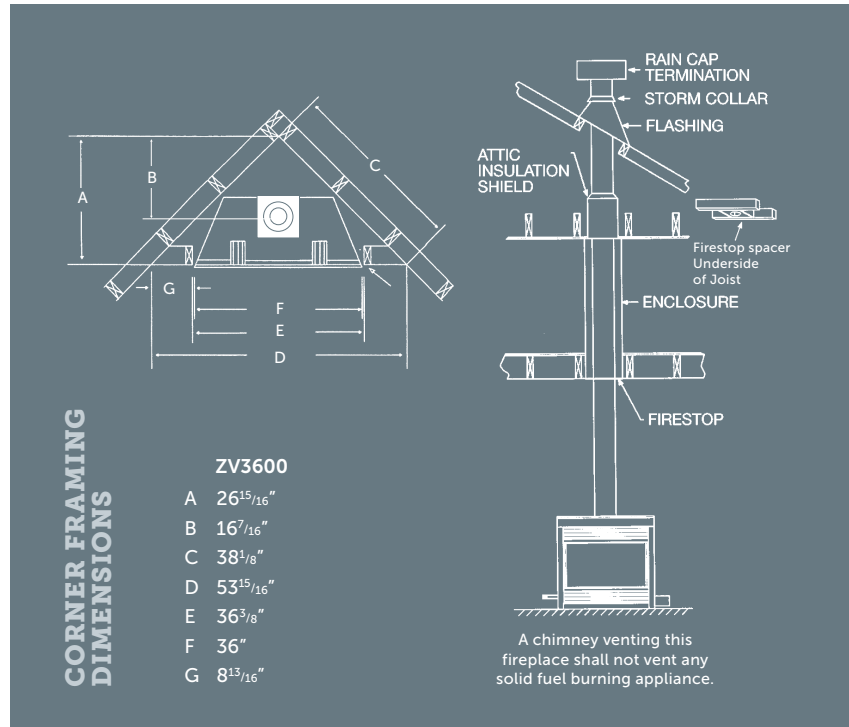

Model	ZV3600N ZV3600NE	ZV3600LP ZV3600LPE
Flue	Top	Top
Fuel	Natural	Propane
Input BTU	14,000-21,000 BTU	17,000-20,000 BTU
FE (P.4.1-15)	35.82% / 37.20%	41.85% / 43.55%

STANDARD FEATURES

- Hi/low Millivolt or IPI valve system with variable adjustment of flame and BTU
- Dual burner with Realistic Flame Pattern
- A flame sensor that constantly monitors the pilot flame and provides 100% gas shut off if pilot is not sensed
- Safety Screen Barrier

OPTIONAL FEATURES

Grills

Available in Black

Surrounds Wide

Available in Black

Coverage • ZV3600 – 34 1/2" h x 41 1/8" w

Fan Kit

Heat activated blower with variable speed control

Brick Refractory Liner

Three piece

Thermostat

Wall Mount Millivolt Thermostat or Programmable Thermostat

Remote Control

On/Off, Thermostat On/Off, Thermostat On/Off modulating, Thermostat On/Off modulating and fan control

Log Sets

Choose from our LOGC42 Classic Oak Four Piece, LOGC43 Traditional Oak Four Piece or LOGC44 Burnt Oak Eight Piece

UNIT AND FRAMING SPECIFICATIONS (IN.)

Models	Height		Front Width		Depth	
	Actual	Framing	Actual	Framing	Actual	Framing
ZV3600	33 3/4"	34"	36"	36 3/8"	15 3/4"	15 3/8"