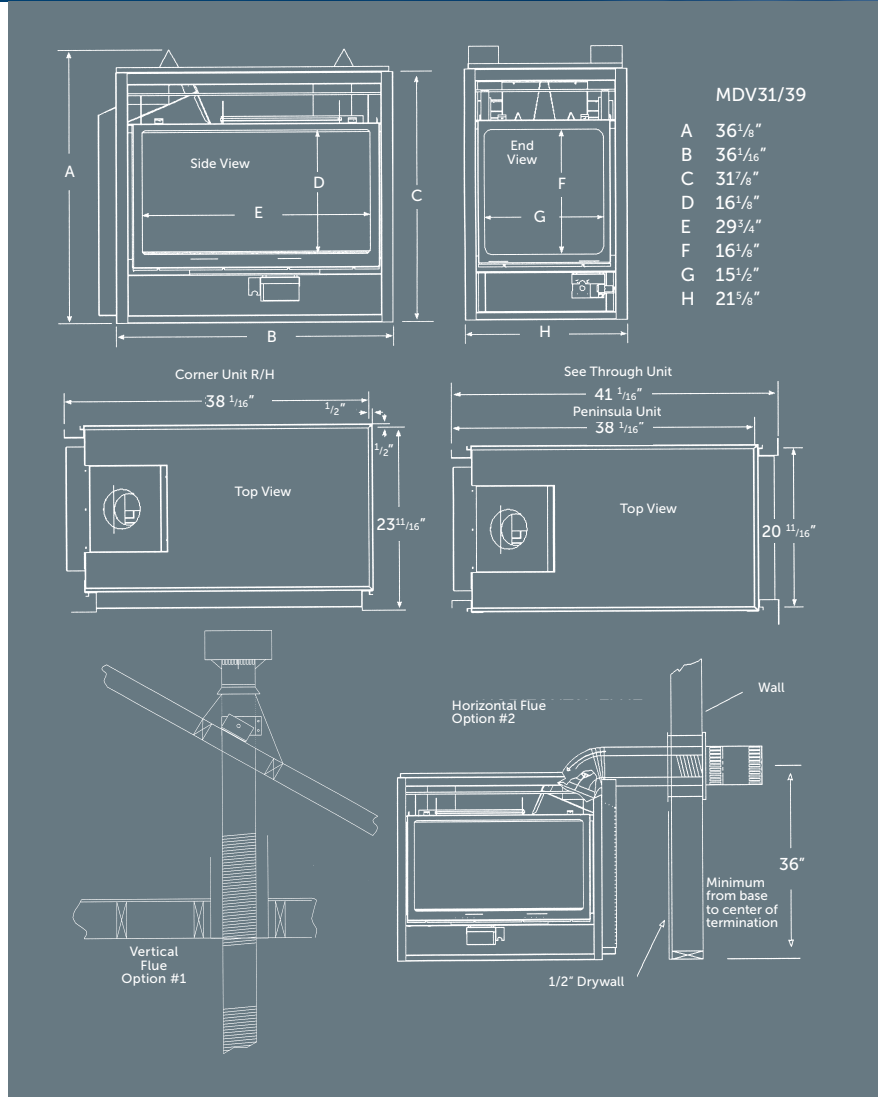

Designer Clean View Circulating Kit

No louvers required
Two Clean views required for installation

Clean View Framing (See Through Only)

42 1/2" H x 46 1/8" W x 25 5/8" D

UNIT AND FRAMING SPECIFICATIONS (IN.)