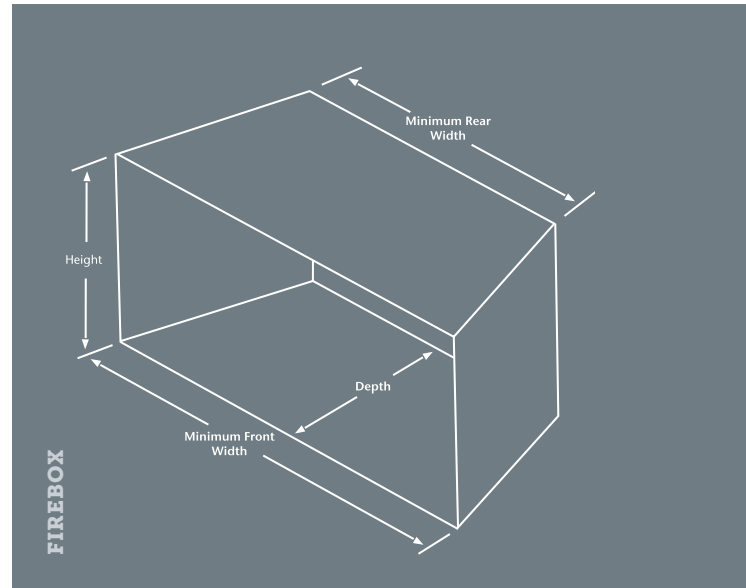

BURNER & LOG SET	Front Width (min.)	Rear Width (min.)	Depth	Height
18" Burner x 18" Log Set	25"	18"	15"	18"
18" Burner x 24" Log Set	29"	21"	15"	18"
24" Burner x 24" Log Set	34"	24"	16"	18"
24" Burner x 30" Log Set	36"	26"	17"	18"

Note: Flame appearance and flame height will vary with specific installations.

*Components may have to be ordered separately to create a complete unit. Discuss with your local Kingsman dealer for clarification.

Kingsman Fireplaces maintains a program of continuous testing, refinement and improvements of all its products. Some aspect of units shown here may be changed at any time without notice or obligation.