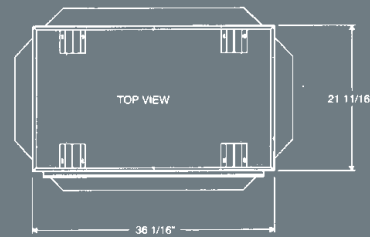

Burner Model	GLMVF40MVN	GLMVF40MVN
Fuel	Natural	Propane
BTU Input	25,900-38,200	24,200-30,500
Type	Millivolt	Millivolt
Log Set	LOGC31	LOGC31

Create an elegant and warm focal point in your homewith the Ultimate in Zero Clearance Vent-Free Fireplaces for New Home Construction or Renovation.

STANDARD FEATURES

- Matchless Pieso Ignition
- ODS Safety Pilot
- Millivolt Control with Variable Flame and BTU Control
- Wall Switch Control
- Decorative Rock

OPTIONAL FEATURES

Grills

Black

Refractory Liner

End Panel, Side Panel

Surrounds Wide (for See-through only)

Black

Fan Kit

Thermostat (Millivolt)

Wall Mount Millivolt Thermostat or Programmable Thermostat

Remote Control (Millivolt)

On/Off, Thermostat On/Off, Thermostat On/Off modulating, Thermostat On/Off modulating and fan control

UNIT AND FRAMING SPECIFICATIONS (IN.)

Model	Height Framing	Width Framing	Depth Framing
PENINSULA	33 3/4"	20 5/8"	38 5/8" [1]
SEE-THRU	33 3/4"	20 5/8"	41 1/8" [2]
BAY PENINSULA	33 3/4"	23 11/16"	35 1/16" [3]
CORNER	33 3/4"	23 3/4"	38 5/8" [4]
ISLAND	See Manual		

1. MVF40 Fireplace, GLMVF40MVP Burner System, LOGC31 Split Oak Log Set, MVF40SK See-Through Kit, MGSKBL Grill Kit See Through – Black.
2. MVF40 Fireplace, GLMVF40MVP Burner System, LOGC31 Split Oak Log Set, MVF40CK Corner Kit, MGCKBL Grill Kit Corner – Black.

- [1] Using Nailing Tabs with 1/2" Facing, Otherwise 37 9/16"
- [2] Using Nailing Tabs, Otherwise 40 1/16"
- [3] Using Nailing Tabs with 1/2" Facing, Otherwise 13 1/8"
- [4] Using Nailing Tabs with 1/2" Facing, Otherwise 37 9/16"