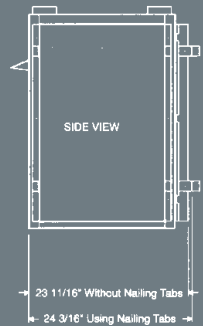

*Components may have to be ordered separately to create a complete unit. Discuss with your local Kingsman dealer for clarification. Kingsman Fireplaces maintains a program of continuous testing, refinement and improvements of all its products. Some aspect of units shown here may be changed at any time without notice or obligation.