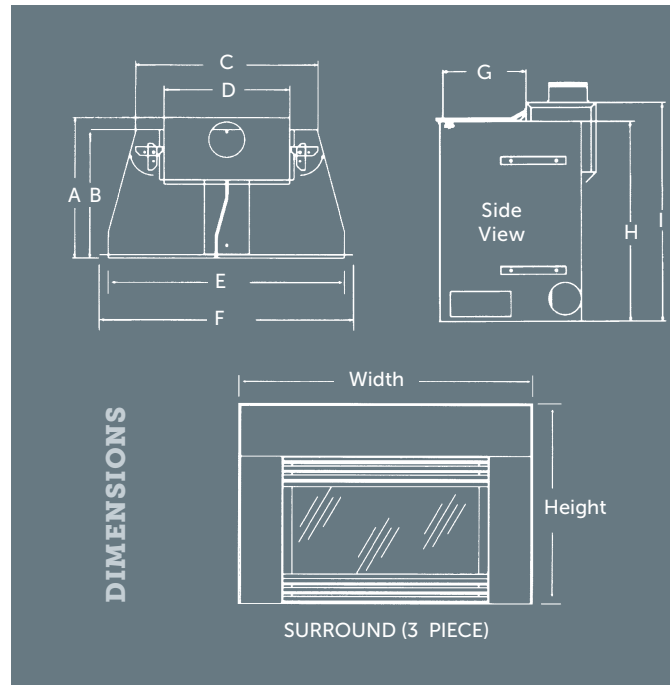

INSERT DIMENSIONS

VFI25

| | | |
|-----------|-----------|-----------|
| A 15 1/2" | D 14" | G 8 1/4" |
| B 14" | E 24 1/4" | H 16 3/4" |
| C 20 1/2" | F 26 1/4" | I 19" |

3 PIECE SURROUND DIMENSIONS (IN.)