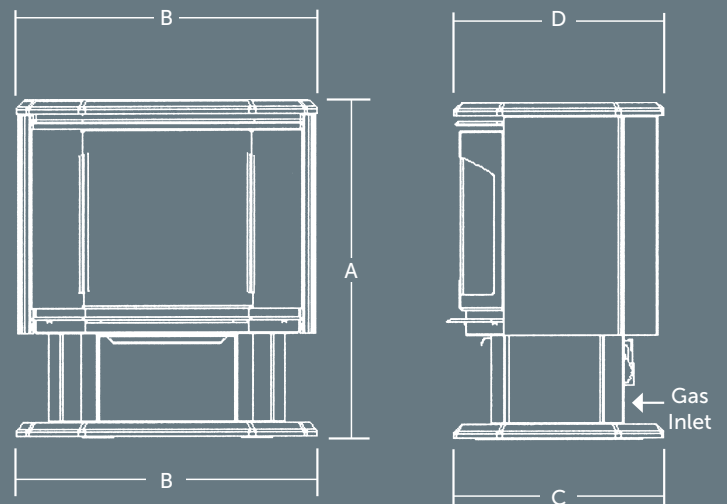

On/Off, Thermostat or Hi/Lo On/Off

Fibre Oak Log Set

DIMENSIONS & SIZING

| | |
|---|-----------------------------------|
| A | 30 ³ / ₈ " |
| B | 27 ⁵ / ₁₆ " |
| C | 19 ¹ / ₁₆ " |
| D | 19 ¹ / ₁₆ " |

MINIMUM CLEARANCES TO COMBUSTIBLES