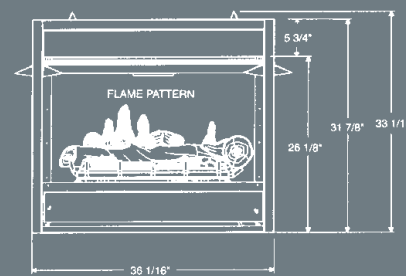

*Components may have to be ordered separately to create a complete unit. Discuss with your local Kingsman dealer for clarification. Kingsman Fireplaces maintains a program of continuous testing, refinement and improvements of all its products. Some aspect of units shown here may be changed at any time without notice or obligation.