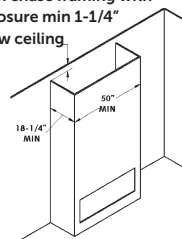

Open chase framing with enclosure min 1-1/4" below ceiling