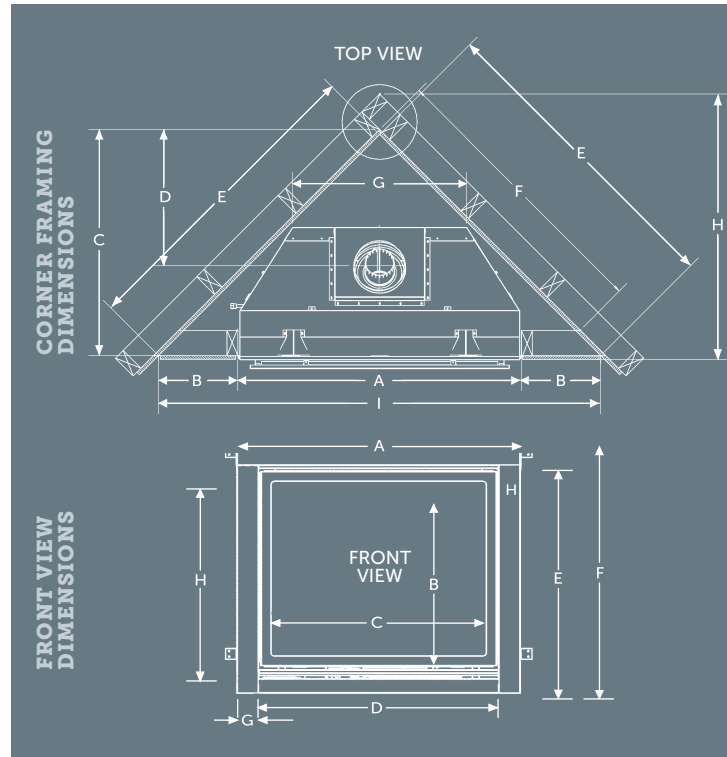

Decorative Ember Glass - Bronze

Traditional Brick Liner RLT

Herringbone Brick Liner RLH

Red Herringbone Brick Liner RRH

Stacked Brick Liner RLS

CORNER

	ZCV39	ZCV42
A	39 1/2"	42 1/2"
B	11"	11 3/4"
C	31 1/2"	33"
D	19"	20 1/2"
E	43 1/2"	45 5/8"
F	39 1/2"	41 1/8"
G	24 1/4"	27 7/8"
H	37"	38 3/8"
I	61 1/2"	64 1/2"

FRONT VIEW

	ZCV39	ZCV42
A	39 3/8"	42 3/8"
B	24 1/8"	27 1/4"
C	29 5/8"	33 3/8"
D	33"	37 1/8"
E	34 1/2"	37 3/8"
F	37 1/4"	40 7/8"
G	3"	2 1/2"
H	29 3/8"	32 1/2"
I	-	-

UNIT AND FRAMING SPECIFICATIONS (IN.)

Top Flue Models	Height Actual	Height Framing	Width Actual	Width Framing	Depth Actual	Depth Framing
ZCV39	37 3/8"	37 1/8"	39 3/8"	39 1/2"	18 3/8"	18 1/2"
ZCV42	40 1/8"	41"	42 3/8"	42 1/2"	18 3/8"	18 1/2"