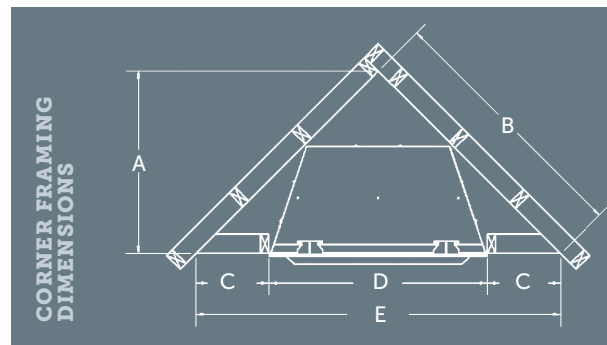

### CORNER FRAMING DIMENSIONS (IN.)

	ZVFCV39	ZVFCV42	ZVFCV47
A	33"	34 3/4"	39 1/2"
B	46 5/8"	49 1/8"	55 15/16"
C	13 1/4"	13 1/2"	15 1/4"
D	39 1/2"	42 1/2"	48 1/2"
E	65 15/16"	69 7/16"	78 15/16"