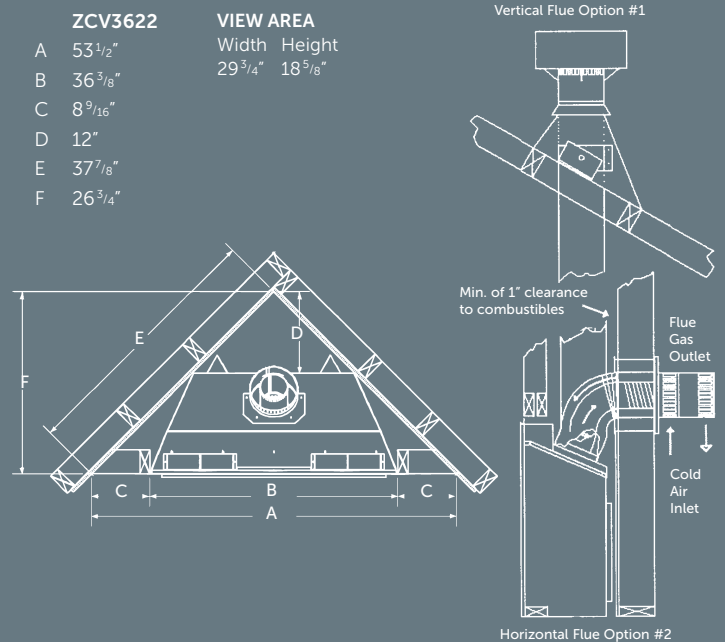

Remote Control
Thermostat On/Off, Thermostat On/Off modulating

Liners
Porcelain Reflect

Wall Mount Battery Holder (WMBH)
The battery holder provides power to the IPI system in case of power failures. Locating the battery holder outside of the fireplace (wall mount), provides a convenient and accessible location for battery installation and removal.

Log Set
LOGC51 Oak Log Set

STYLING

Porcelain Reflective Liner (PL)

Metal Brick Liner (ML)

LOGC51 Log Set (Oak)

UNIT AND FRAMING SPECIFICATIONS

Top Flue Models	Height Actual	Height Framing	Width Actual	Width Framing	Depth Actual	Depth Framing
-----------------	---------------	----------------	--------------	---------------	--------------	---------------

CLEAN VIEW

ZCV3622	33 1/2"	37 1/4"	36"	36 3/8"	17 7/16"	17 1/2"
---------	---------	---------	-----	---------	----------	---------

SURROUND OPTIONS

Hearth Mount Surround

ZCV36SWFBLFlat Surround

Find all detailed ZCV3622 manuals.