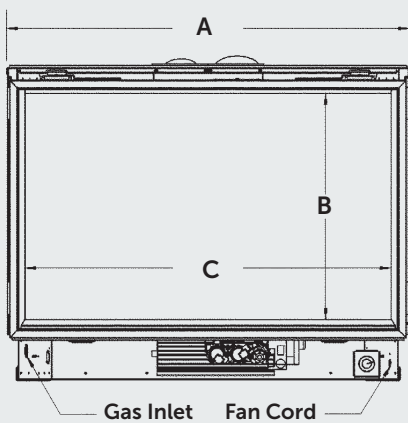

*2/3" maximum vertical venting is 25FT

IDV24/34/44 DIMENSIONS

FRONT VIEW

SIDE VIEW

TOP VIEW

	IDV24	IDV34	IDV44
A	24"	28 ⁵ / ₈ "	32 ⁷ / ₈ "
B	11"	14 ¹ / ₈ "	18 ³ / ₈ "
C	20 ¹³ / ₁₆ "	25 ⁵ / ₈ "	29 ⁷ / ₈ "
D	3"	3"	4"
E	3"	3"	3"
F	18 ¹ / ₂ "	21 ³ / ₈ "	25 ³ / ₄ "
G	15"	18 ¹ / ₄ "	18 ⁹ / ₁₆ "
H	24 ⁷ / ₁₆ "	28 ⁹ / ₁₆ "	32 ⁷ / ₈ "
I	19 ¹ / ₄ "	21 ¹ / ₄ "	25 ³ / ₄ "
J	15"	18 ¹ / ₄ "	18 ⁹ / ₁₆ "