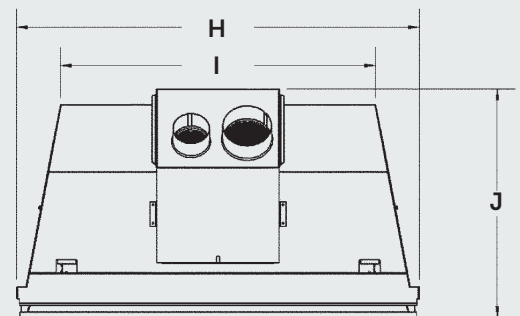

*2/3" maximum vertical venting is 25FT

IDV24/34/44 DIMENSIONS

FRONT VIEW

SIDE VIEW

TOP VIEW

	IDV24	IDV34	IDV44
A	24"	28 ⁵ / ₈ "	32 ⁷ / ₈ "
B	11"	14 ¹ / ₈ "	18 ³ / ₈ "
C	20 ¹³ / ₁₆ "	25 ⁵ / ₈ "	29 ⁷ / ₈ "
D	3"	3"	4"
E	3"	3"	3"
F	18 ¹ / ₂ "	21 ³ / ₈ "	25 ³ / ₄ "
G	15"	18 ¹ / ₄ "	18 ⁹ / ₁₆ "
H	24 ⁷ / ₁₆ "	28 ⁹ / ₁₆ "	32 ⁷ / ₈ "
I	19 ¹ / ₄ "	21 ¹ / ₄ "	25 ³ / ₄ "
J	15"	18 ¹ / ₄ "	18 ⁹ / ₁₆ "

IDV24/34/44

CLEAN VIEW KITS & SURROUNDS

IDV24

CLEAN VIEW KIT AND SURROUNDS

Minimum Fireplace Opening (in.) Width Height Depth

IDV24	24 1/4"	18 1/2"	14"
-------	---------	---------	-----

Clean View Kits Width Height Depth