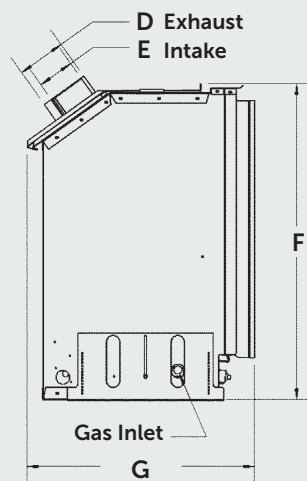

*2/3" maximum vertical venting is 25FT

IDV24/34/44 DIMENSIONS

FRONT VIEW

SIDE VIEW

TOP VIEW

	IDV24	IDV34	IDV44
A	24"	28 ⁵ / ₈ "	32 ⁷ / ₈ "
B	11"	14 ¹ / ₈ "	18 ³ / ₈ "
C	20 ¹³ / ₁₆ "	25 ⁵ / ₈ "	29 ⁷ / ₈ "
D	3"	3"	4"
E	3"	3"	3"
F	18 ¹ / ₂ "	21 ³ / ₈ "	25 ³ / ₄ "
G	15"	18 ¹ / ₄ "	18 ⁹ / ₁₆ "
H	24 ⁷ / ₁₆ "	28 ⁹ / ₁₆ "	32 ⁷ / ₈ "
I	19 ¹ / ₄ "	21 ¹ / ₄ "	25 ³ / ₄ "
J	15"	18 ¹ / ₄ "	18 ⁹ / ₁₆ "